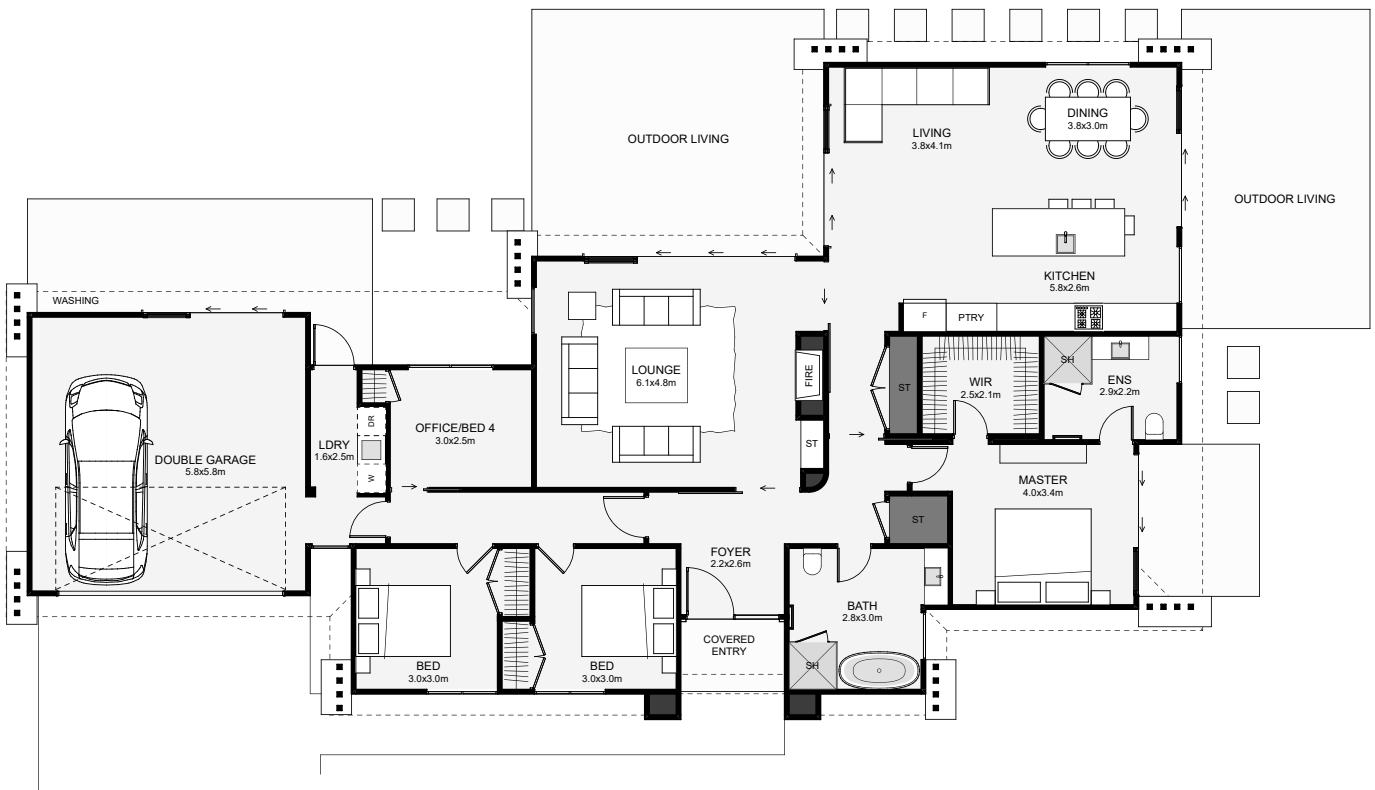

Is your section wide without much depth? This home is designed for this exact situation! Morning sun can stream through three bedrooms, both bathrooms, the kitchen and dining. Inside the master is positioned separately from the other rooms with its own outdoor covered space. The main lounge is cleverly offset from the living, creating a sheltered outdoor space for the midday/evening sun as well as giving the kitchen two viewpoints outside. This home will not disappoint!

Floor Area: 208m²

2
 4
 2
 1.5
 24.4m
 13.9m

Contact us:

Ph: 021 028 53570

E: thomas@charminghomes.co.nz

www.charminghomes.co.nz