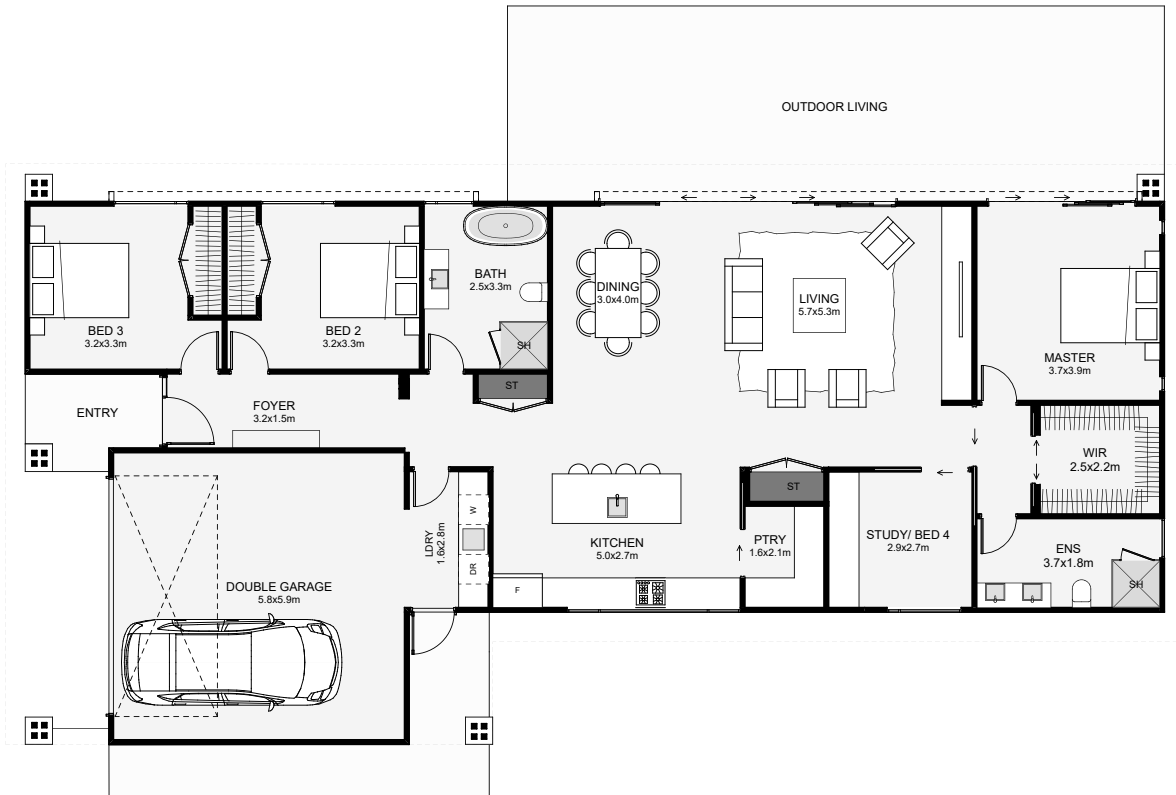

This modern home is all about the outlook! The interior layout of this home is directed towards the northern perspective and making the most of the sun and view. A fourth room can be used as a study with a slider directly off the living or turned into a bedroom with access off the hallway, depending on your needs. The overall width of this home is lean, so even skinny sites will work with this home. If you're looking for a modern, flexible design, this could be your ticket!

Floor Area: 197m²

23.0m | 11.5m

Contact us:

Ph: 021 028 53570

E: thomas@charminghomes.co.nz

www.charminghomes.co.nz