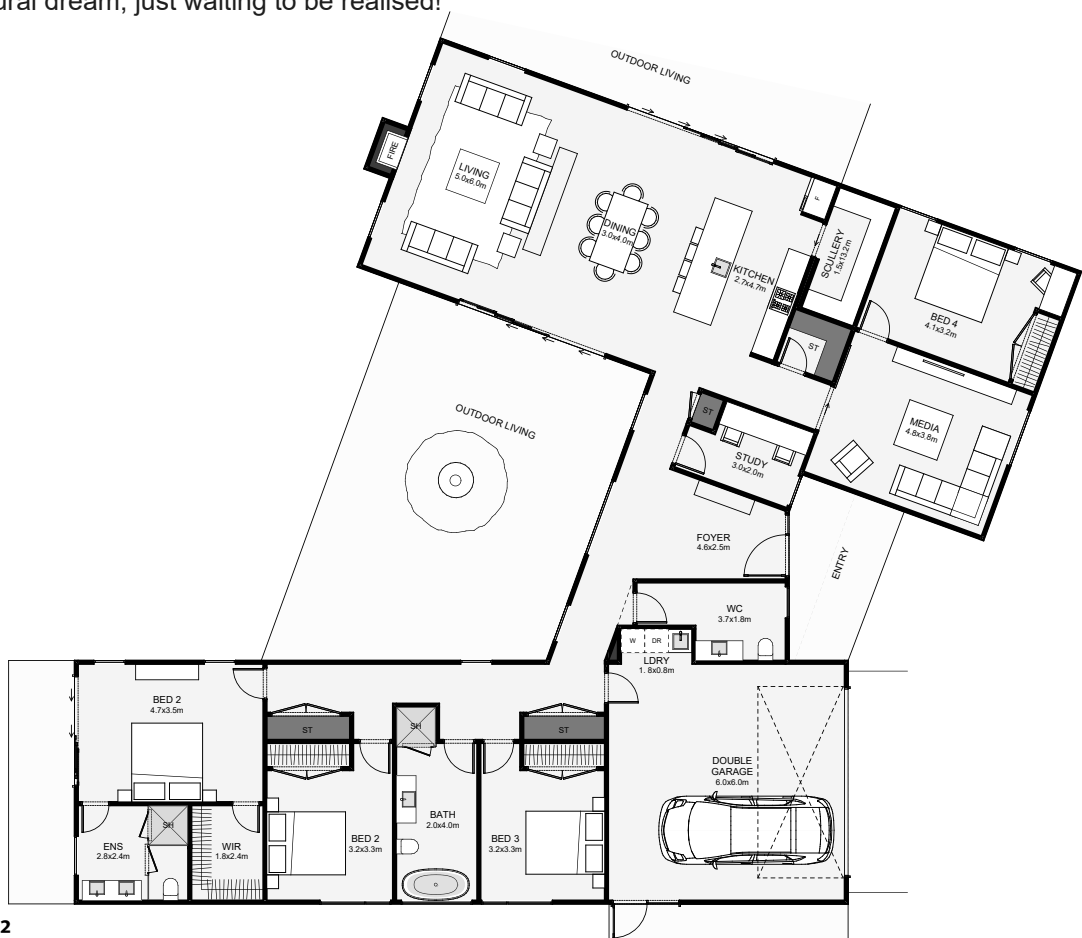

This home is designed with two offset pavilions helping maximise your lifestyle section for views and sheltered outdoor living options. Features inside include four bedrooms, dual-living, a study, scullery and plenty of storage. Right from the time you enter the foyer, you'll be greeted with a view shaft out, over your property and smartly designed living spaces. This is an architectural dream, just waiting to be realised!