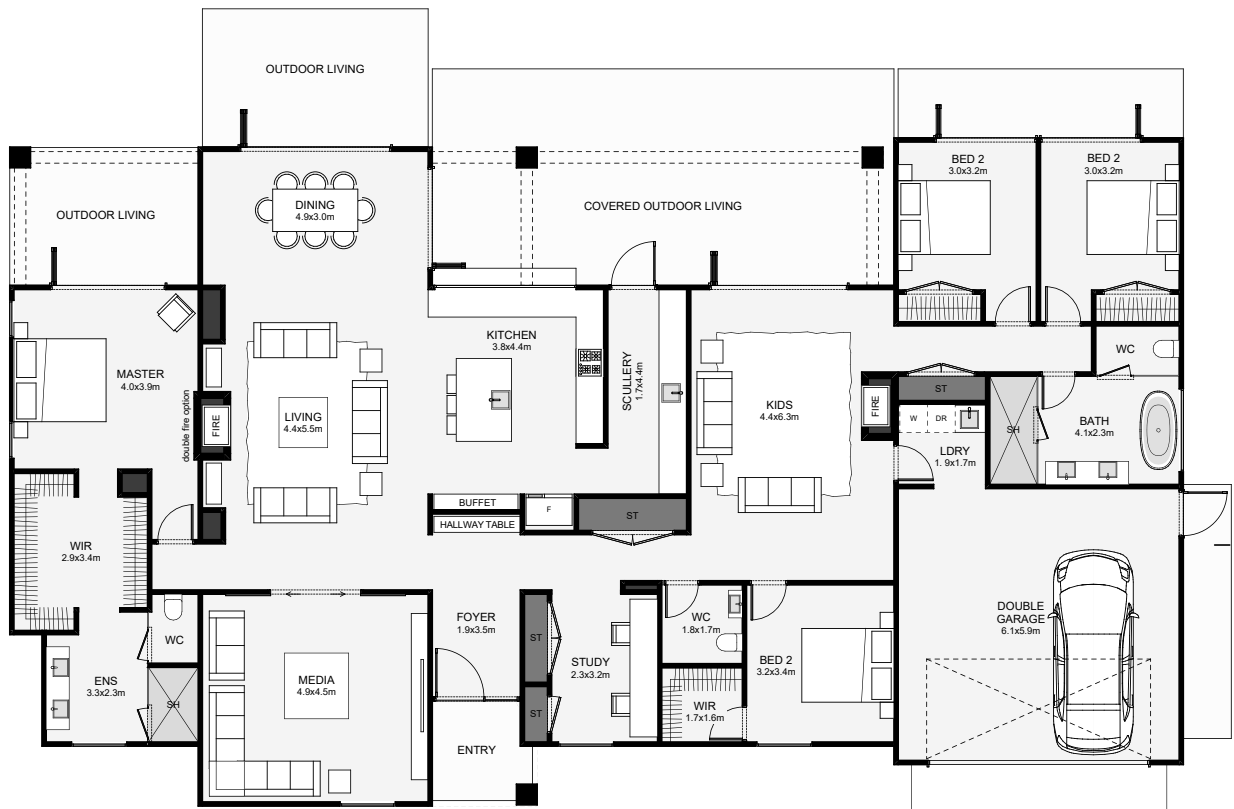

This elegant four-bedroom home uses gables and symmetry to form a strong lifestyle feel. The example above is shown in plaster; however, this home would look equally grand in board and batten cladding. Inside the design separates the bedrooms out for different uses; two for children, one for a guest and the master in its own separate wing. There are three lounges, an additional study, a large scullery and an optional outdoor bar. This is a lifestyle home that will inspire every visitor!