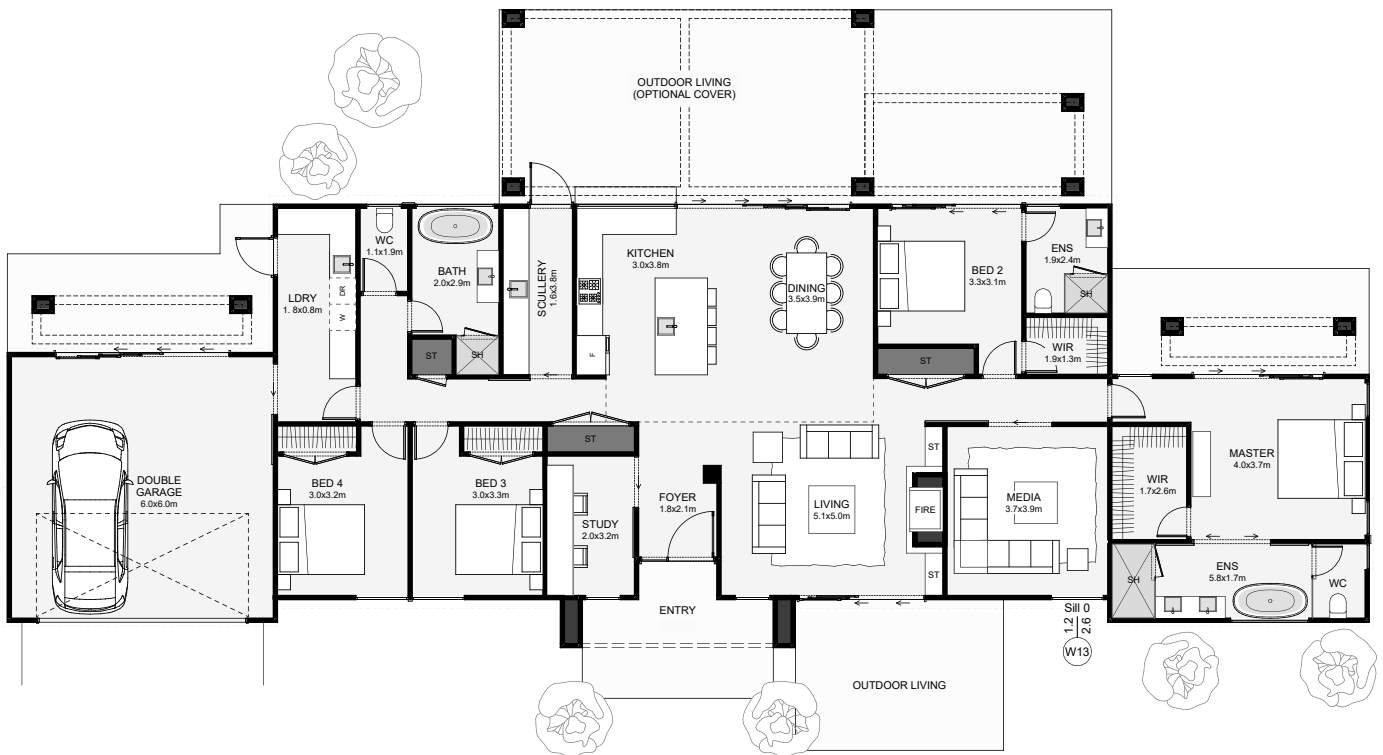

This barn-style home is designed for you if your property has an outlook you want to expose inside and enjoy. The house has a grand entrance centred between three iconic gables. Inside there are four bedrooms, two living spaces, an office, a large scullery and great outdoor flow with optional overhead cover. This home is timeless in design and bold in presence!