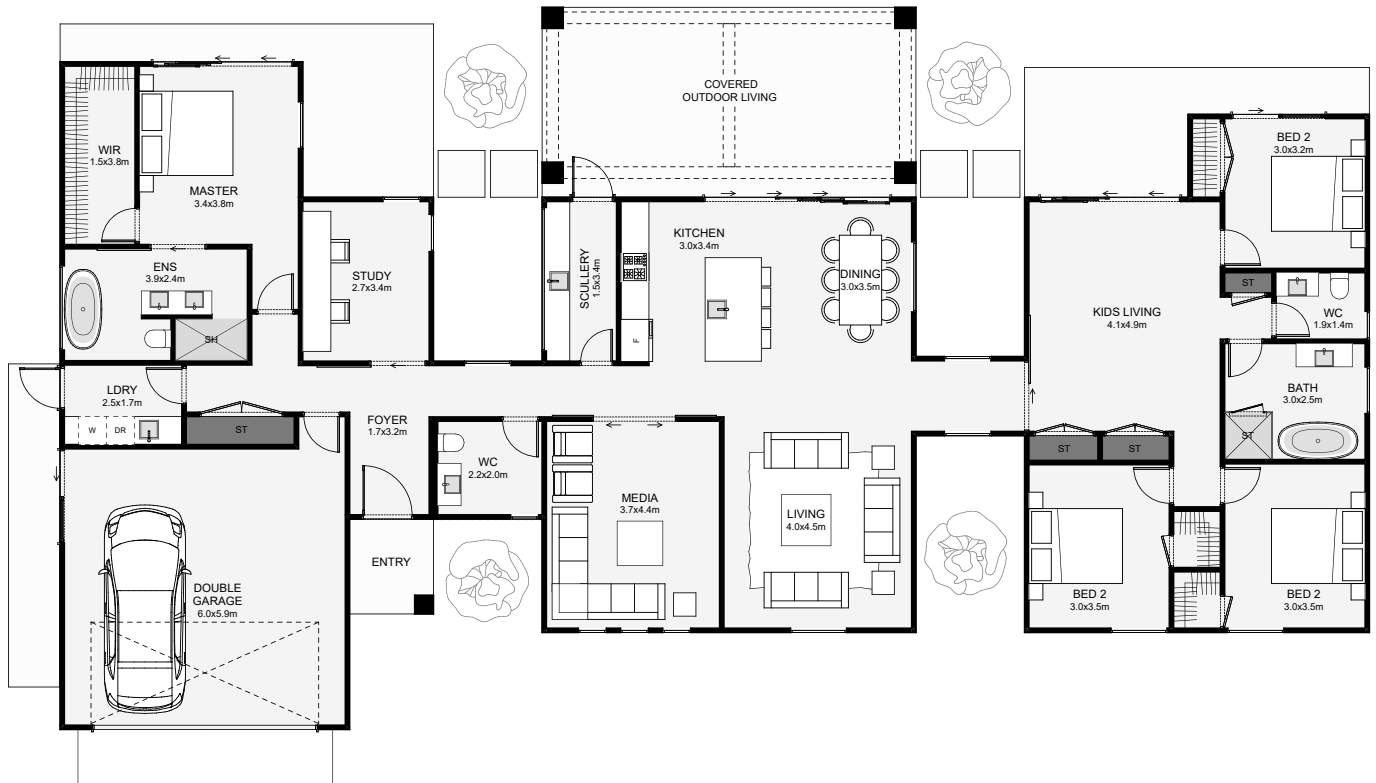

Designed around three pavilions, this home combines expansive layout and modern styling. Inside, this home includes three living areas, one casual, one media and a kids-zone/ lounge. The master is set in its own pavilion with a nearby study located just off the foyer, (perfect for that home office). If you like a home that really sprawls out over your property with modern, architectural styling, this is it!

Floor Area: 259m<sup>2</sup>

2  
 4+  
 2.5  
 3

28.0m  
 14.3m

Contact us:

Ph: 021 028 53570

E: thomas@charminghomes.co.nz

www.charminghomes.co.nz