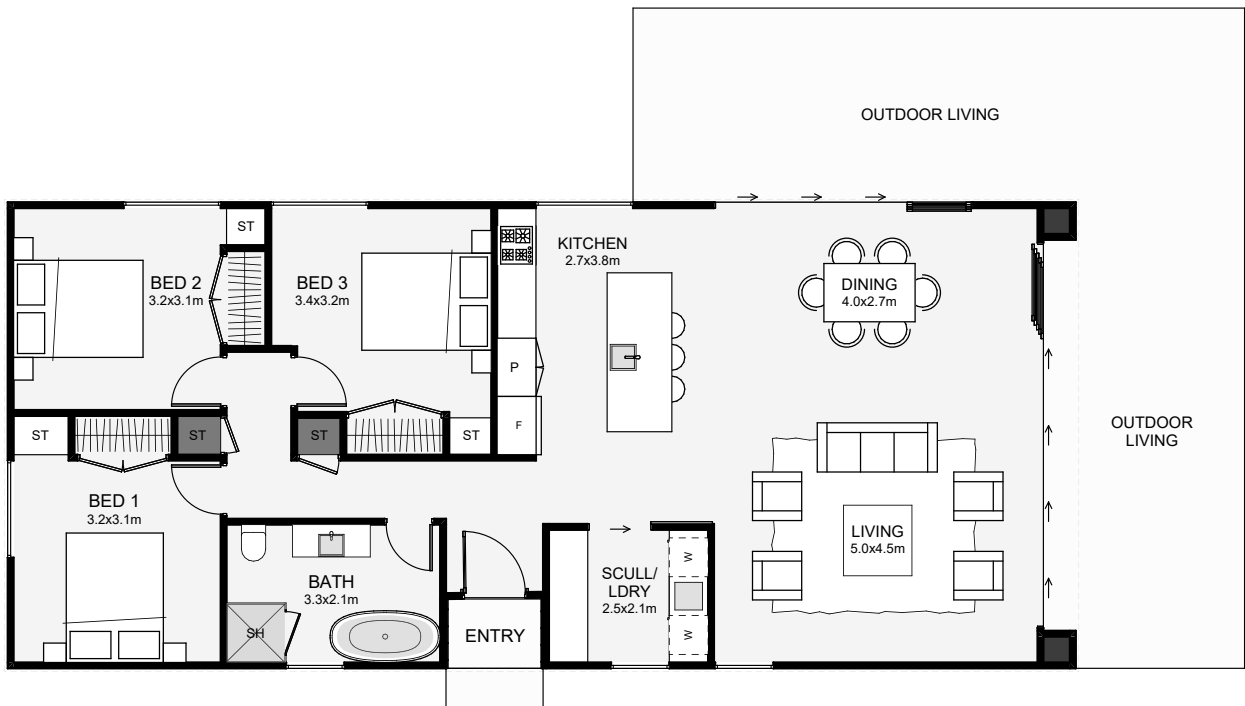

If architecture was in the form of a rectangle, this would be the transportable version! Three bedrooms, a large open living, a bathroom complete with bath and the option of a wrap around deck for all day sun make this a transportable worth checking out! The layout of this home is particularly good for narrow, north-facing sites. If you like modern, this transportable will fit the bill!

Floor Area: 114m²

 0
  3
  1
  1
  16.5m
  7.2m

Contact us:

Ph: 021 028 53570

E: thomas@charminghomes.co.nz

www.charminghomes.co.nz