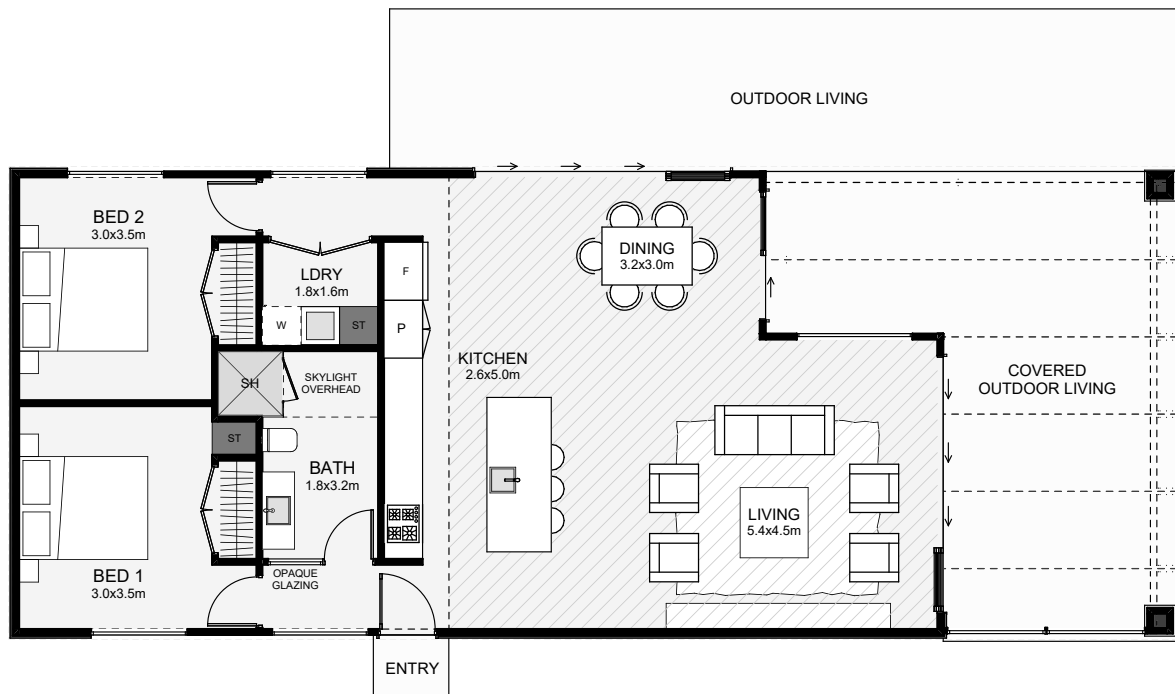

Wrapped in low-maintenance, metal powder coat cladding and finished with a dose of timber board and batten, this home will impress! With two bedrooms, an internal bathroom, an overhead, vented skylight, good storage and a fun layout, there's a lot to love! If you appreciate architectural detail and your needing only two bedrooms, this transportable home may just be your best choice!

Floor Area: 97m²

0
 2
 1
 1
 18.0m
 7.2m

Contact us:

Ph: 021 028 53570

E: thomas@charminghomes.co.nz

www.charminghomes.co.nz