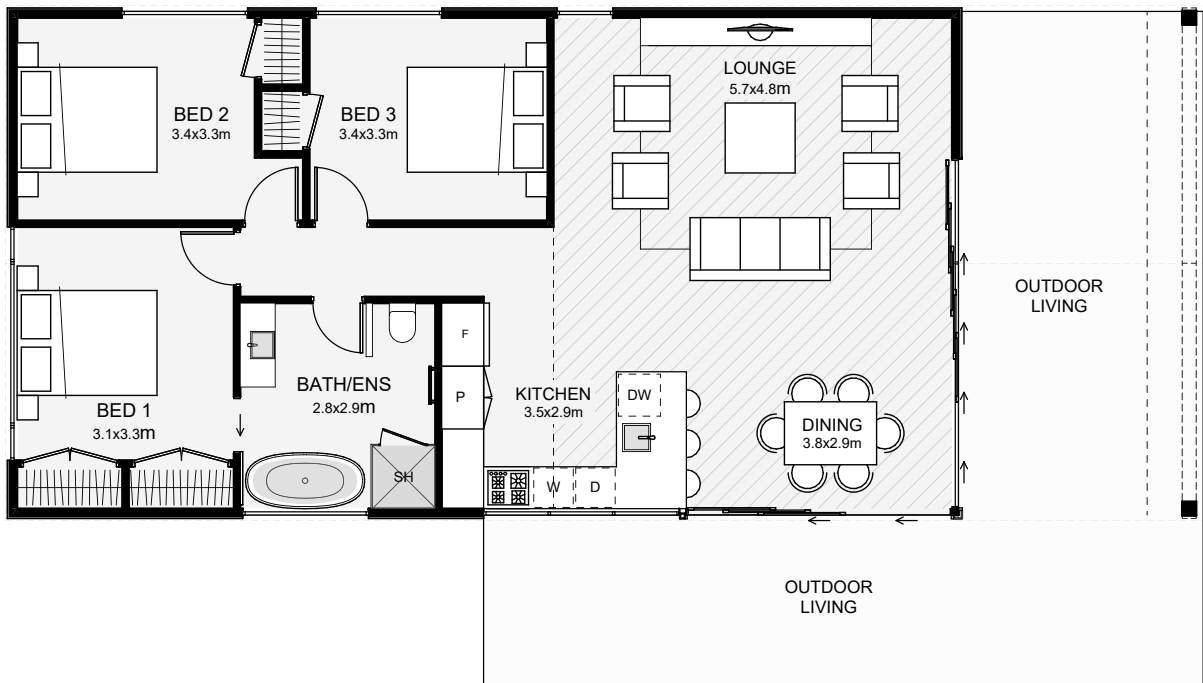

This transportable home is timeless in style with its board and batten exterior and the classic gable roof ends. Inside, there are three bedrooms, a bathroom that doubles as an ensuite, a good sized kitchen and a wide lounge. If you want a transportable home that won't date with time and is big enough to entertain inside, this is it!

Floor Area: 98m²

17.0m x 7.2m

Contact us:

Ph: 021 028 53570

E: thomas@charminghomes.co.nz

www.charminghomes.co.nz