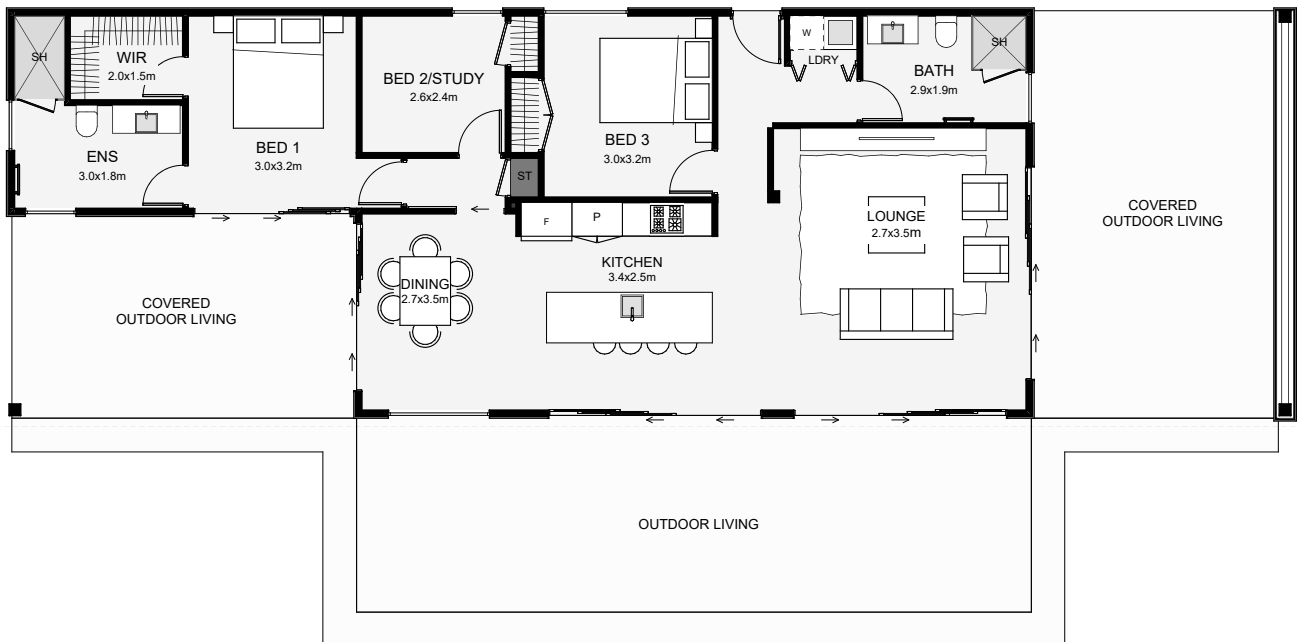

A seamless modern transportable that's truly rectangle in shape and modern in flavour. Optional full-height glazing will help achieve good light inside and views out across your site. Inside, there are three bedrooms, a master with ensuite, and a spaced-out open plan living. If you have a wide site with a view, this transportable will be right at home!

Floor Area: 109m²

0
 3
 2
 1
 22.8m
 7.2m

Contact us:

Ph: 021 028 53570

E: thomas@charminghomes.co.nz

www.charminghomes.co.nz